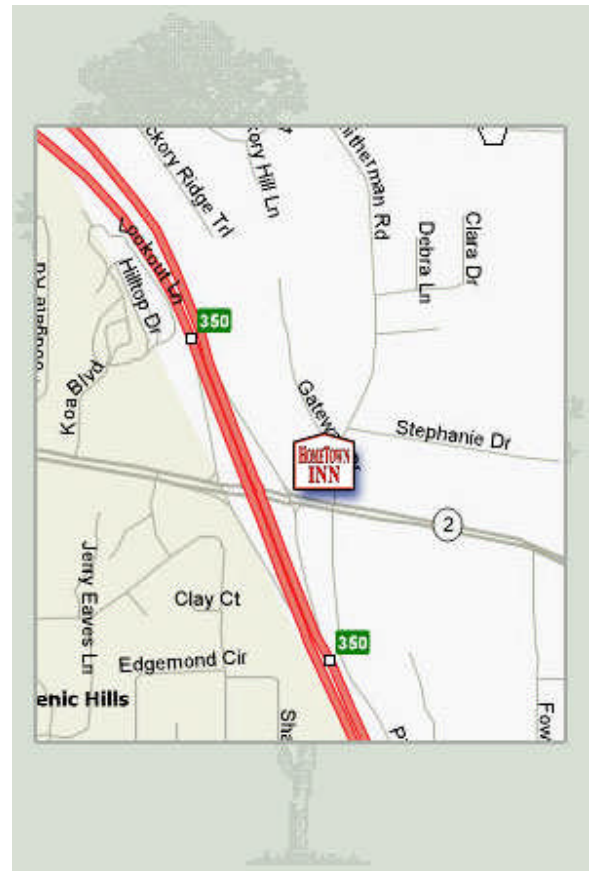

RAIN DATE SUNDAY, SEPTEMBER 28, 2008

****NO ALCOHOL PERMITTED****

VISIT OUR WEBSITE AT WWW.MOUNTAINCITYCORVETTEASSOCIATION.COM

Directions to Our Hotel

From North:

From Hwy 75 ,exit - 350, make left, 2nd left (Smitherman) ,make left at Kangaroo gas station, Hotel will be on your right.

From South:

From Hwy 75 ,exit - 350, make right, 1st left (Smitherman) ,make left at Kangaroo gas station, Hotel will be on your right.

Hometown Inn - Ringgold GA

Mailing Address

22 Gateway Business Park Dr
Ringgold , GA 30736

Phone

Phone: (706)937 7070

We will meet at Glade Road (Exit 278) on I-75 at 3PM and head to the hotel. We will check into the hotel and then go have dinner and then a little CGCC fun.

The show is on Sunday morning and we need to have a great outing to show our support for our sister club.